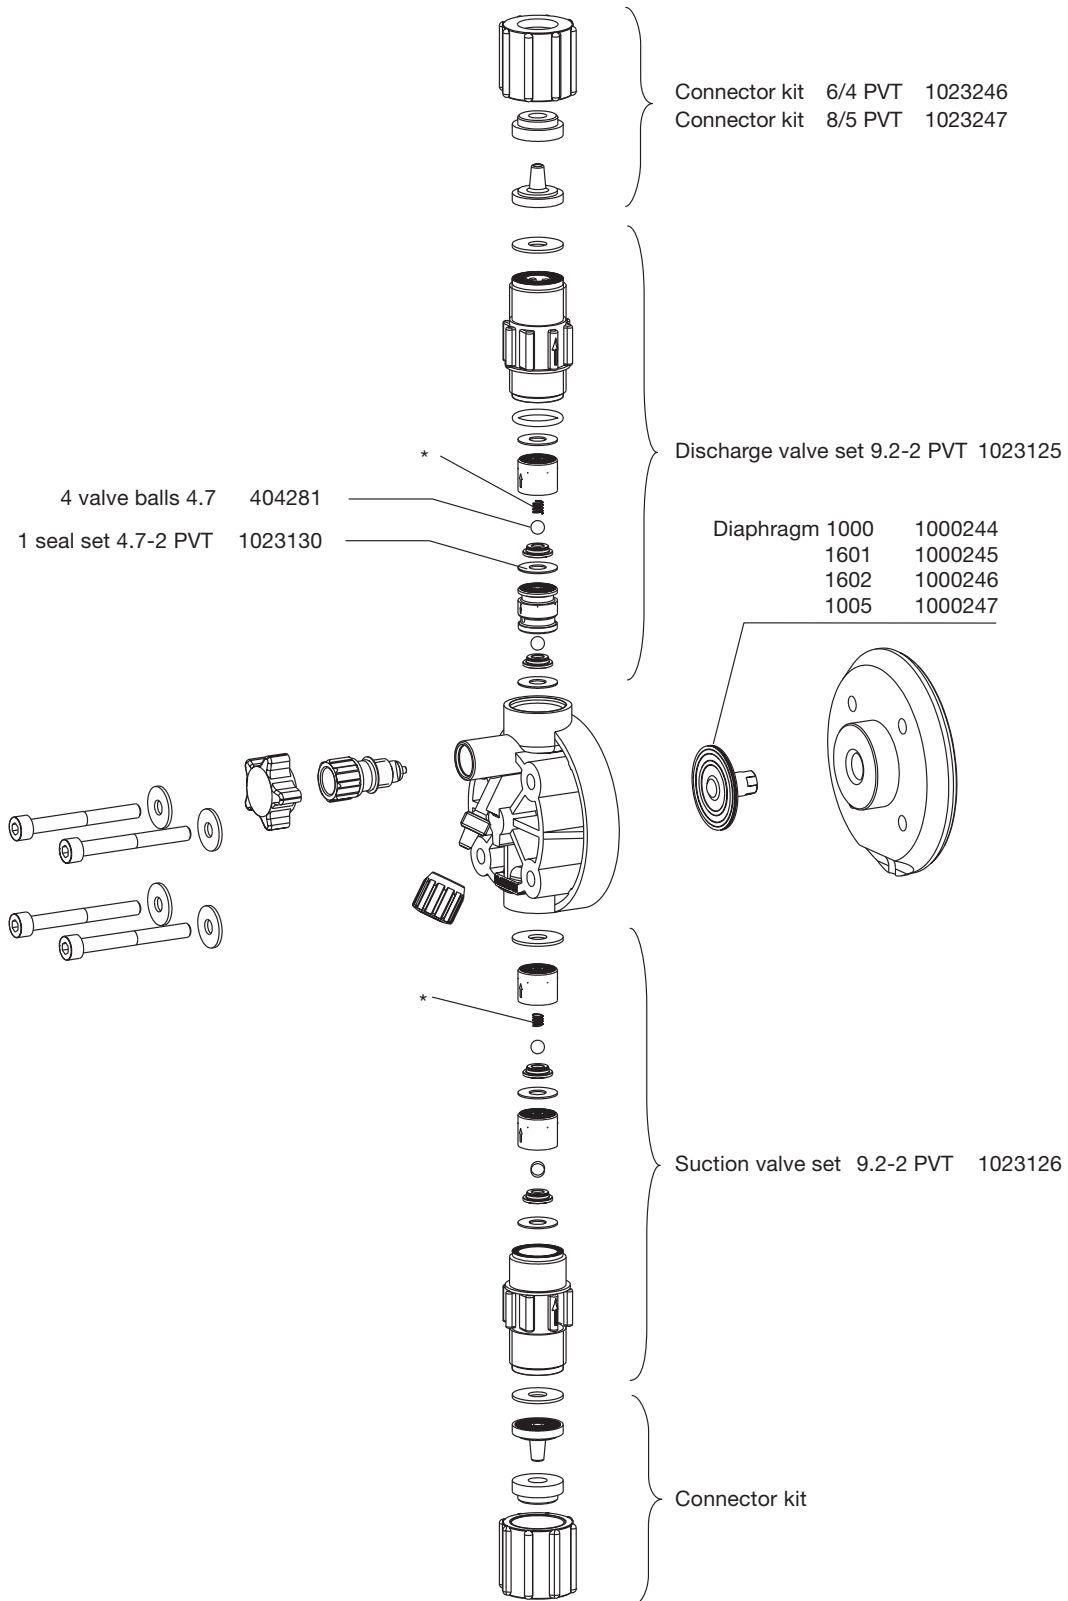

Liquid end 1601 - 1005 (1605)  
PP / NP self-degassing

Liquid end 0708 (1008) - 0220 (0420)  
PP / NP self-degassing

The listed items are included in the spare parts kit.

Subject to technical alterations.

Liquid end 1000-1005 (1605)  
PVT with bleed

The listed items are included in the spare parts kit.

\* Customer accessories

Subject to technical alterations.

Liquid end 0708 (1008) - 0220 (0420)  
PVT with bleed