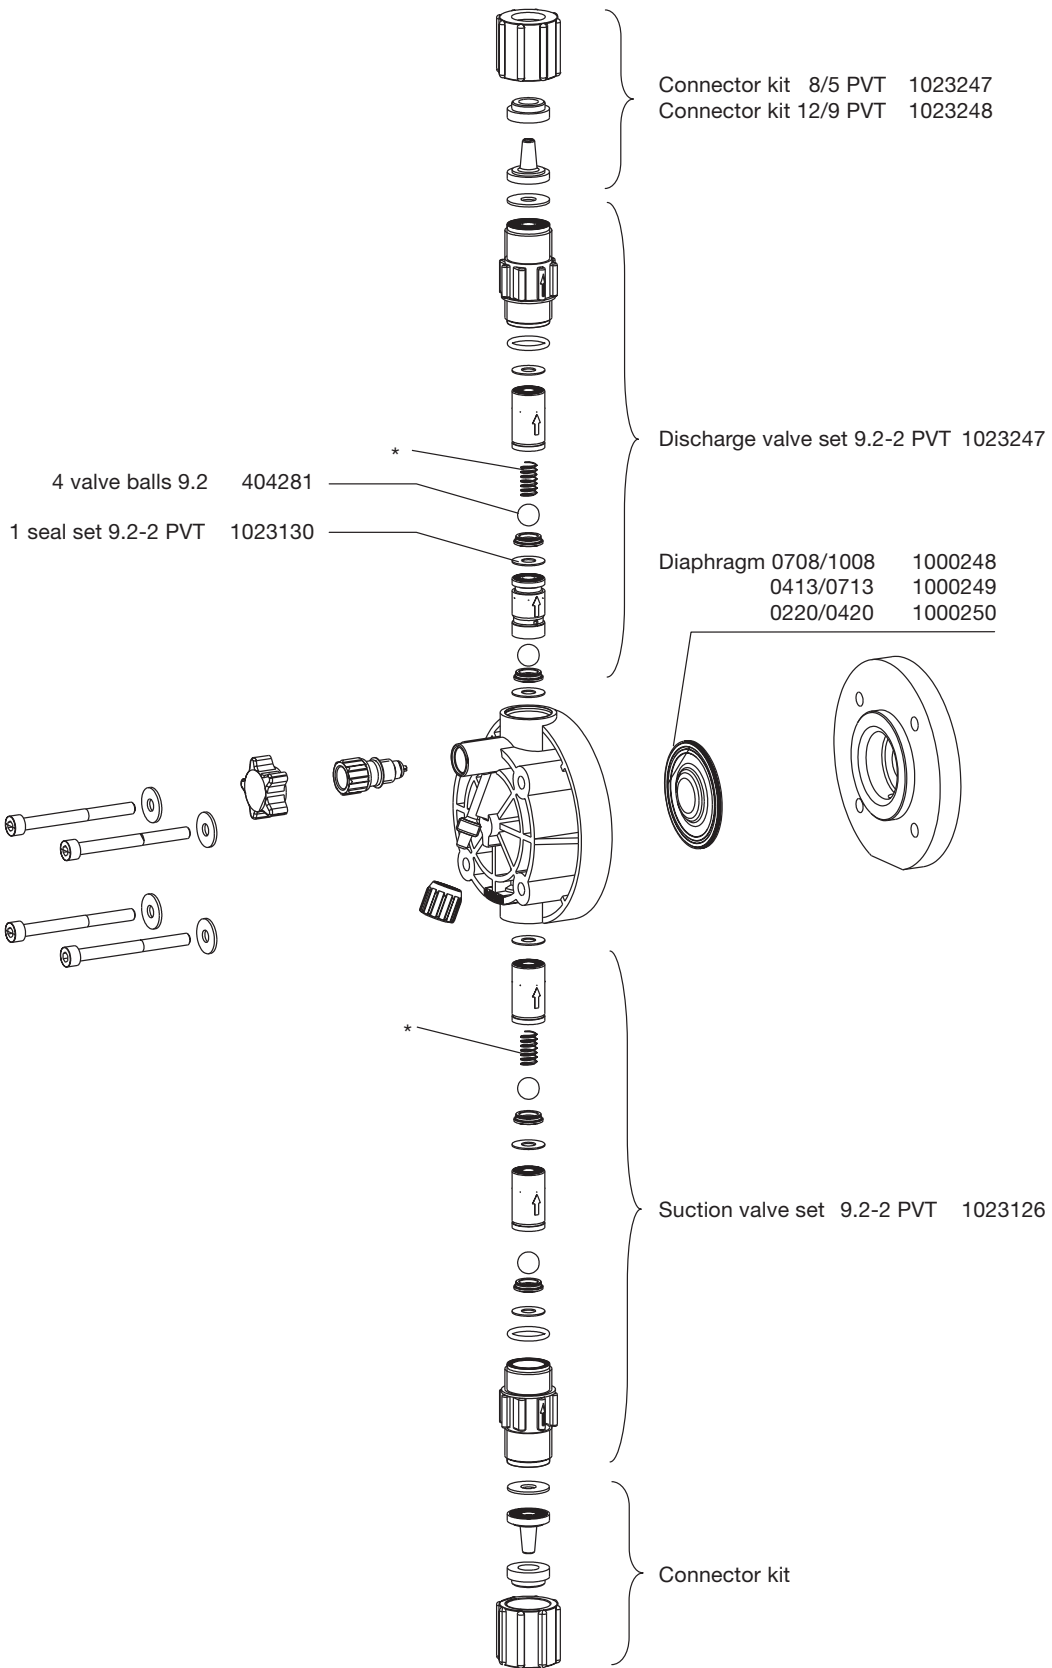

Liquid end 1601 - 1005 (1605)  
PP / NP self-degassing

Liquid end 0708 (1008) - 0220 (0420)  
PP / NP self-degassing

The listed items are included in the spare parts kit.

Subject to technical alterations.

Liquid end 1000-1005 (1605)  
PVT with bleed

The listed items are included in the spare parts kit.

\* Customer accessories

Subject to technical alterations.

Liquid end 0708 (1008) - 0220 (0420)  
PVT with bleed