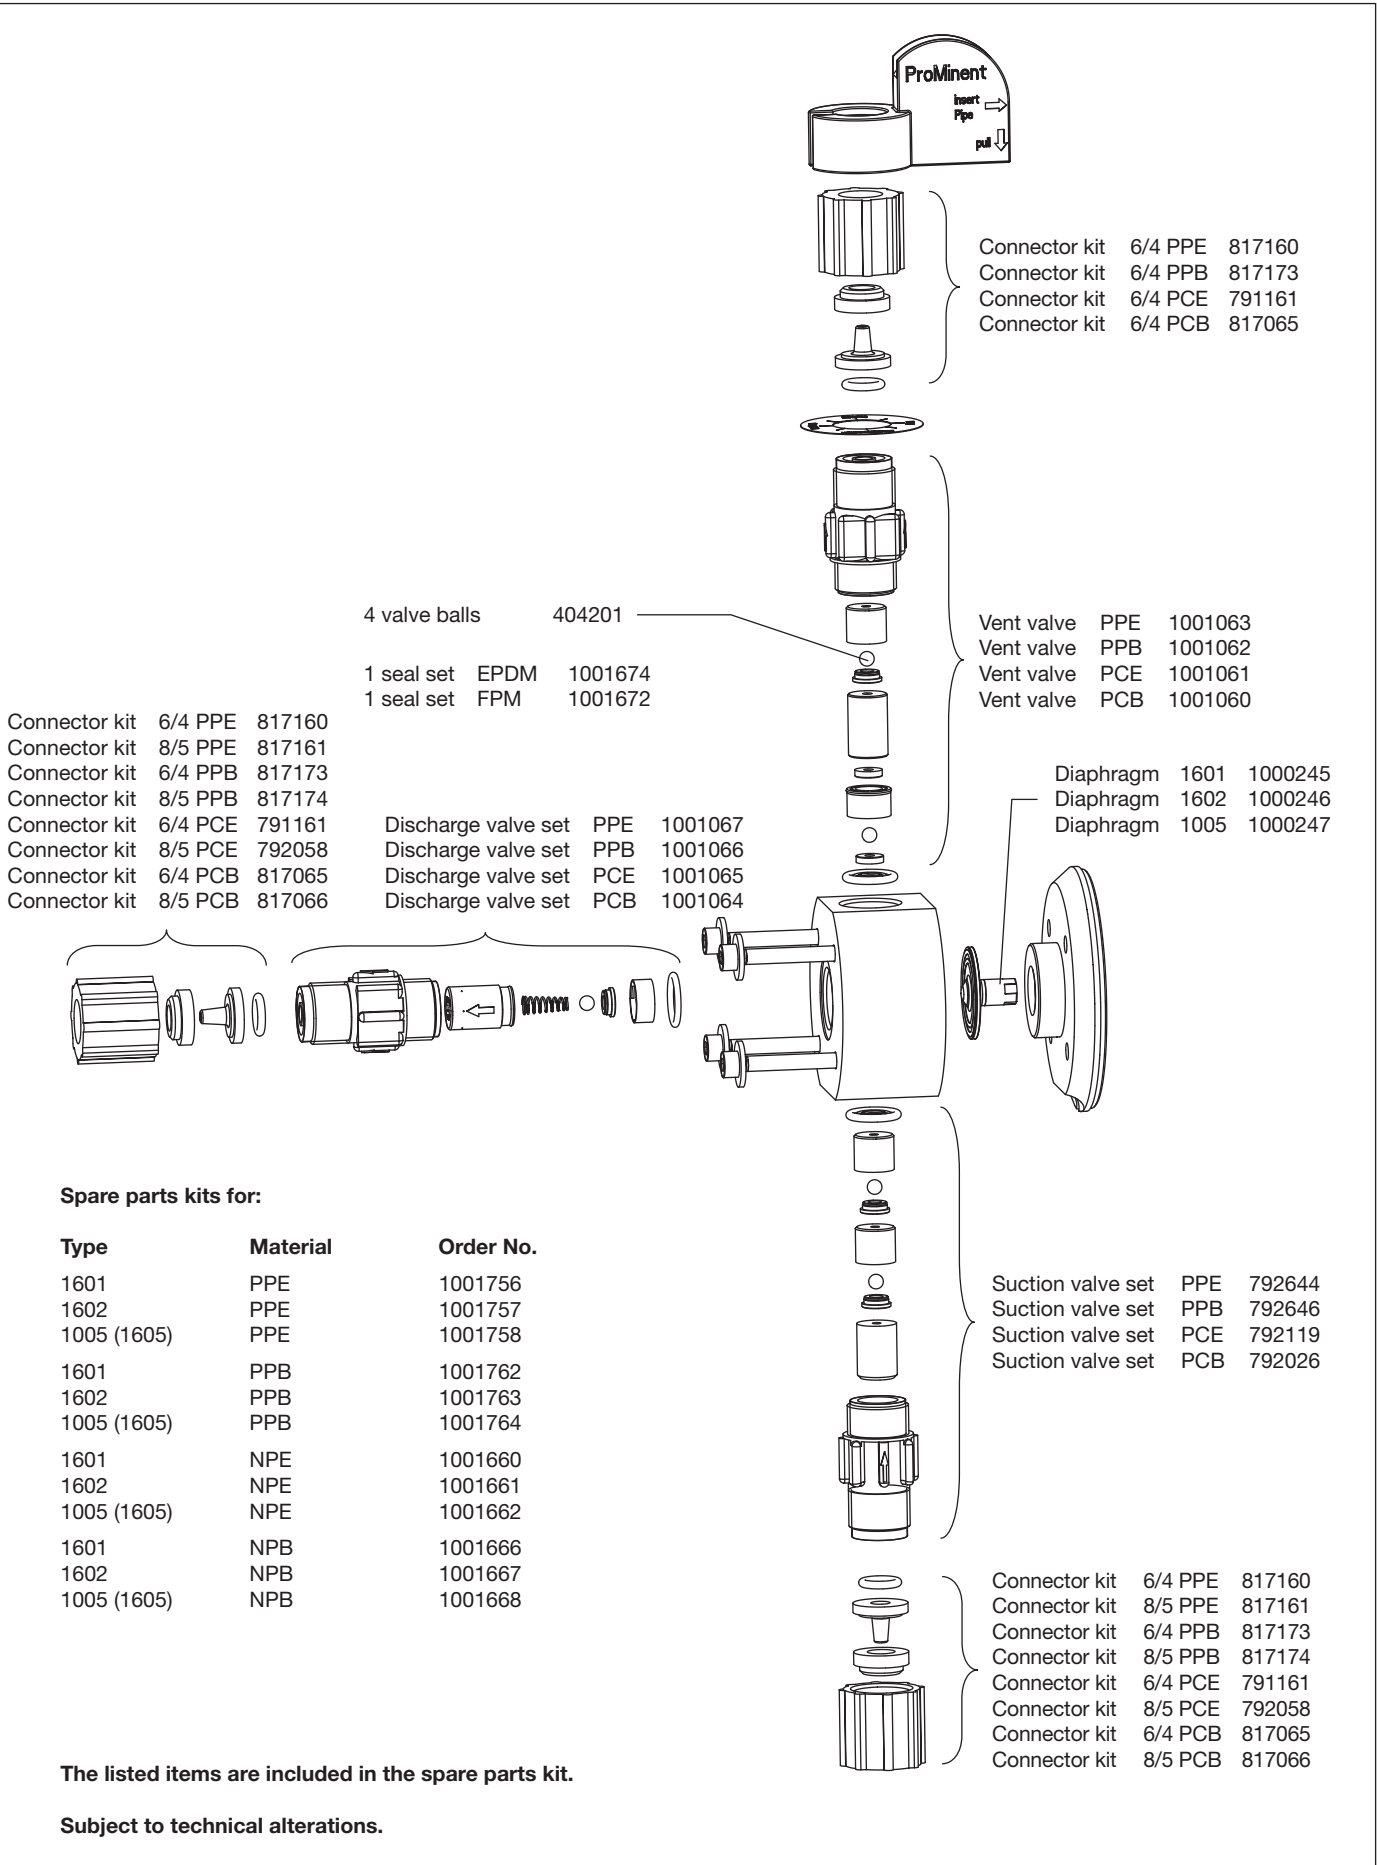

Liquid end 1601 - 1005 (1605)  
PP / NP self-degassing

Liquid end 0708 (1008) - 0220 (0420)  
PP / NP self-degassing

The listed items are included in the spare parts kit.

Subject to technical alterations.

Liquid end 1000-1005 (1605)  
PVT with bleed

The listed items are included in the spare parts kit.

\* Customer accessories

Subject to technical alterations.

Liquid end 0708 (1008) - 0220 (0420)  
PVT with bleed