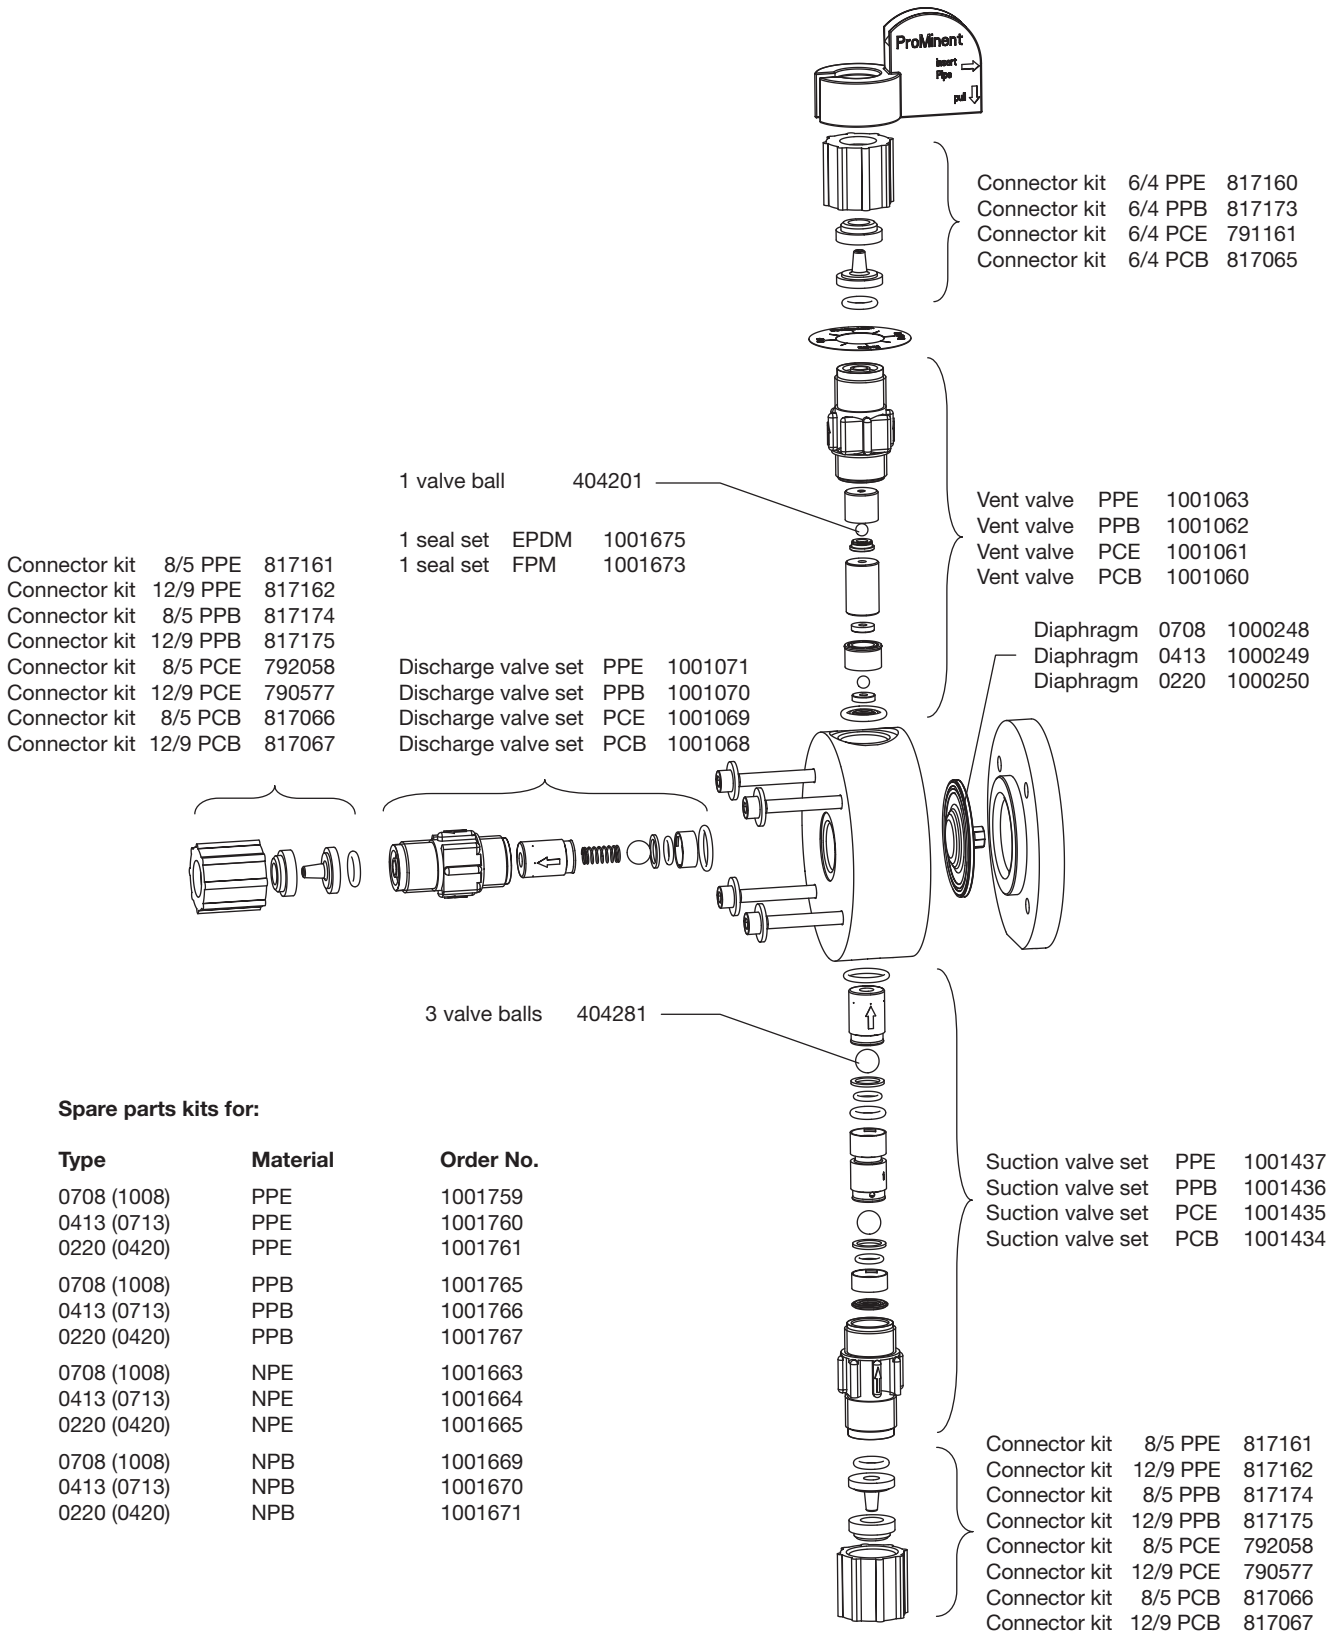

Liquid end 1601 - 1005 (1605)  
PP / NP self-degassing

Liquid end 0708 (1008) - 0220 (0420)  
PP / NP self-degassing

The listed items are included in the spare parts kit.

Subject to technical alterations.

Liquid end 1000-1005 (1605)  
PVT with bleed

The listed items are included in the spare parts kit.

\* Customer accessories

Subject to technical alterations.

Liquid end 0708 (1008) - 0220 (0420)  
PVT with bleed